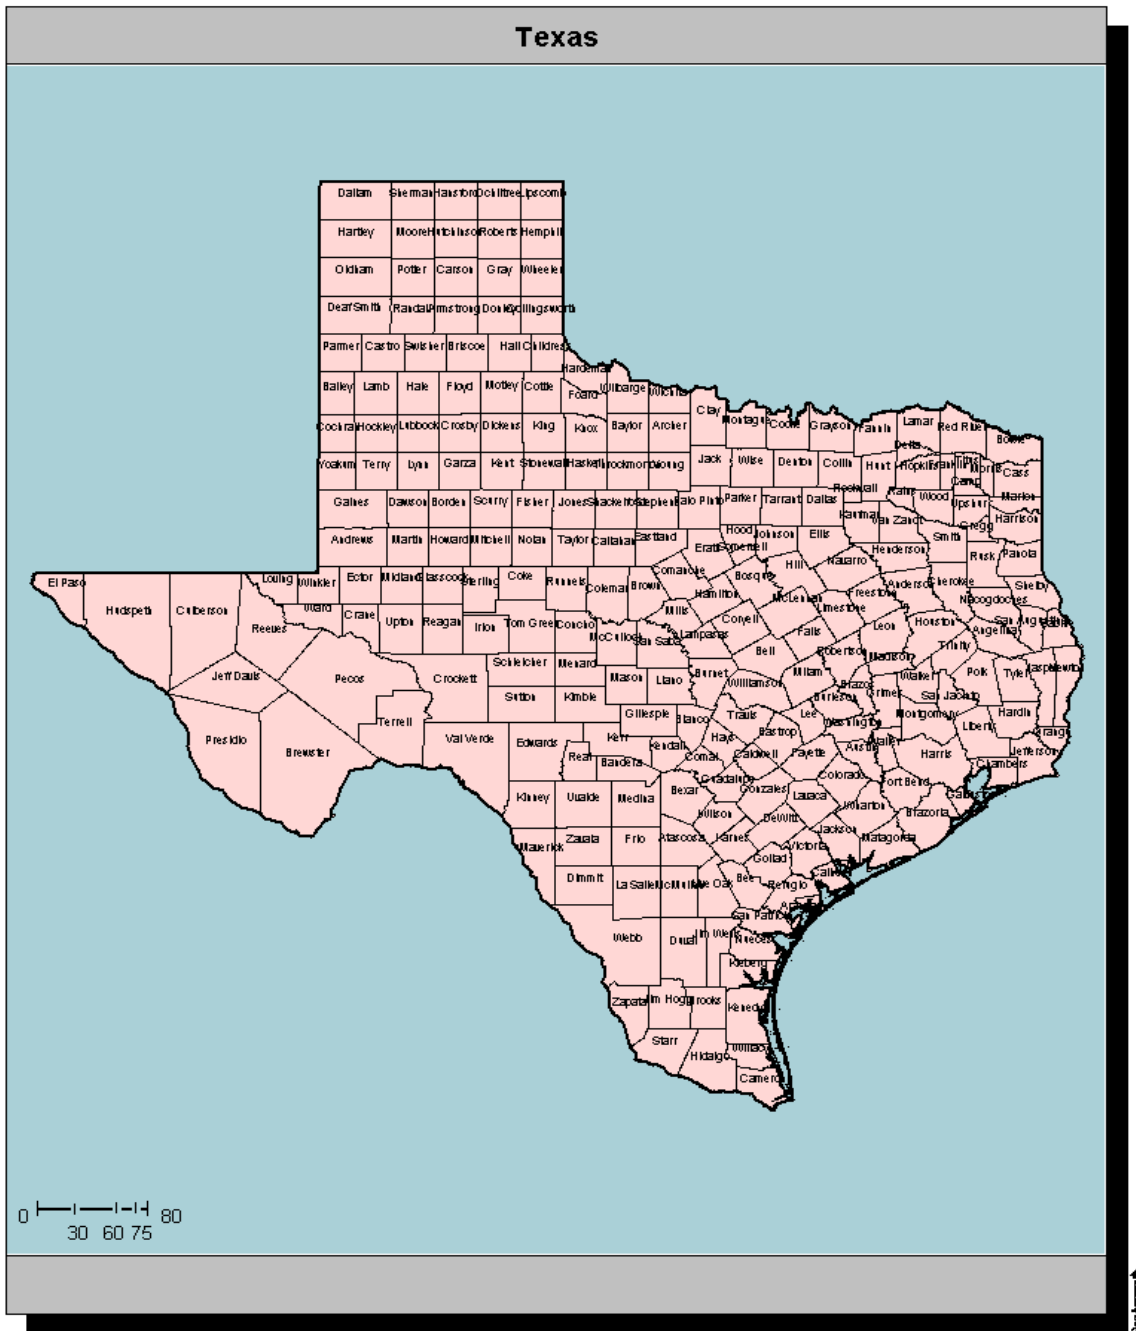

Network Service Area

One or more of the CNA companies provide the products and/or services described. The information is intended to present a general overview for illustrative purposes only. It is not intended to constitute a binding contract. Please remember that only the relevant insurance policy can provide the actual terms, coverages, amounts, conditions and exclusions for an insured. Any references to non-CNA websites are provided solely for convenience and CNA disclaims any responsibility with respect thereto. CNA does not endorse, recommend, or make any representations or warranties as to the accuracy, completeness, effectiveness, suitability, or performance of any of the products, applications, software, or programs identified herein. All products and services may not be available in all states and may be subject to change without notice. "CNA" is a registered trademark of CNA Financial Corporation. Certain CNA Financial Corporation subsidiaries use the "CNA" service mark in connection with insurance underwriting and claims activities. Copyright © 2018 CNA. All rights reserved. TXHCN MAP 101008