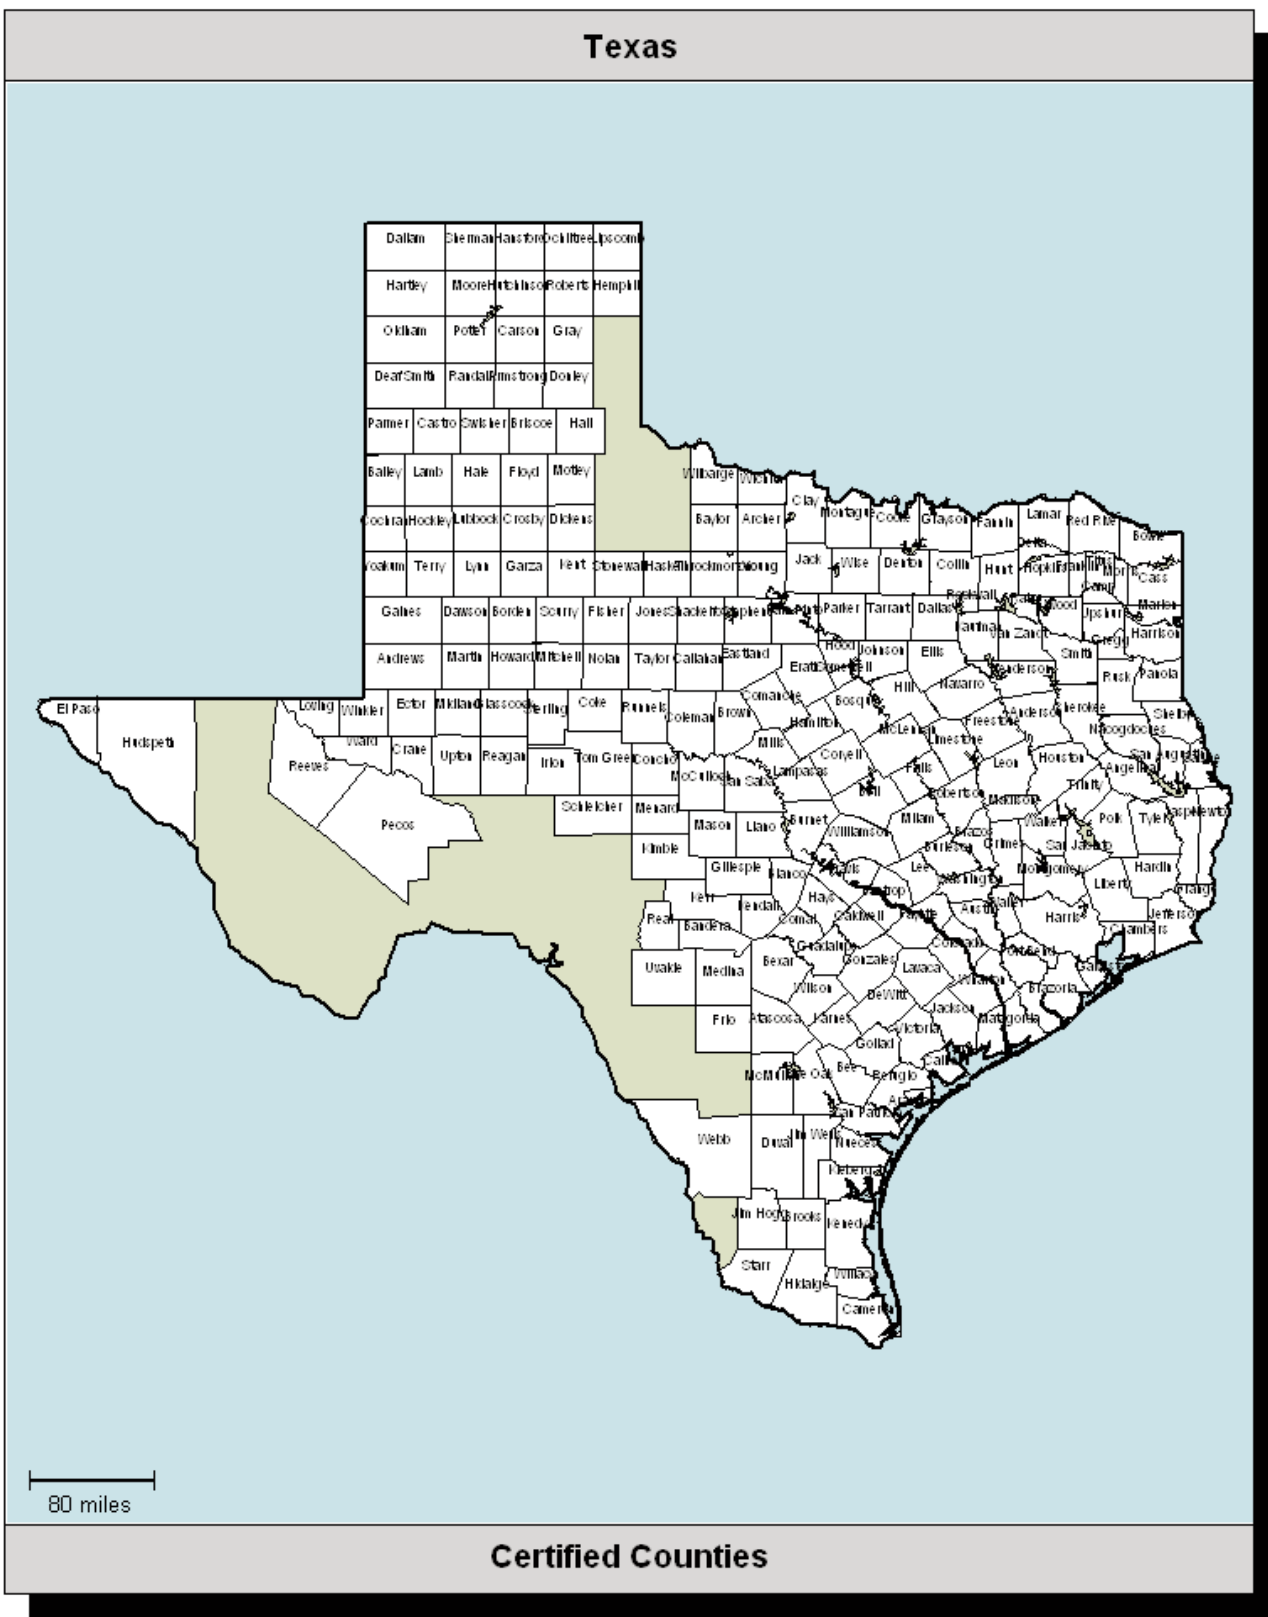

# Coventry Workers' Comp Network Service Area

## Coventry Workers' Comp Network Service Area

The Network's **Service Area Expansion** consists of the following counties. Please also refer to the accompanying map.

ANDERSON	COLEMAN	GOLIAD	KAUFMAN	MOTLEY	SOMERVELL
ANDREWS	COLLIN	GONZALES	KENDALL	NACOGDOCHES	STARR
ANGELINA	COLORADO	GRAY	KENEDY	NAVARRO	STEPHENS
ARANSAS	COMAL	GRAYSON	KENT	NEWTON	STERLING
ARCHER	COMANCHE	GREGG	KERR	NOLAN	STONEWALL
ARMSTRONG	CONCHO	GRIMES	KIMBLE	NUECES	SWISHER
ATASCOSA	COOKE	GUADALUPE	KLEBERG	OCHILTREE	TARRANT
AUSTIN	CORYELL	HALE	LAMAR	OLDHAM	TAYLOR
BAILEY	CRANE	HALL	LAMB	ORANGE	TERRY
BANDERA	CROSBY	HAMILTON	LAMPASAS	PALO PINTO	THROCKMORTON
BASTROP	DALLAM	HANSFORD	LAVACA	PANOLA	TITUS
BAYLOR	DALLAS	HARDIN	LEE	PARKER	TOM GREEN
BEE	DAWSON	HARRIS	LEON	PARMER	TRAVIS
BELL	DEAF SMITH	HARRISON	LIBERTY	PECOS	TRINITY
BEXAR	DELTA	HARTLEY	LIMESTONE	POLK	TYLER
BLANCO	DENTON	HASKELL	LIPSCOMB	POTTER	UPSHUR
BORDEN	DEWITT	HAYS	LIVE OAK	RAINS	UPTON
BOSQUE	DICKENS	HEMPHILL	LLANO	RANDALL	UVALDE
BOWIE	DONLEY	HENDERSON	LOVING	REAGAN	VAN ZANDT
BRAZORIA	DUVAL	HIDALGO	LUBBOCK	REAL	VICTORIA
BRAZOS	EASTLAND	HILL	LYNN	RED RIVER	WALKER
BRISCOE	ECTOR	HOCKLEY	MADISON	REEVES	WALLER
BROOKS	EL PASO	HOOD	MARION	REFUGIO	WARD
BROWN	ELLIS	HOPKINS	MARTIN	ROBERTS	WASHINGTON
BURLESON	ERATH	HOUSTON	MASON	ROBERTSON	WEBB
BURNET	FALLS	HOWARD	MATAGORDA	ROCKWALL	WHARTON
CALDWELL	FANNIN	HUDSPETH	MCCULLOCH	RUNNELS	WICHITA
CALHOUN	FAYETTE	HUNT	MCLENNAN	RUSK	WILBARGER
CALLAHAN	FISHER	HUTCHINSON	MCMULLEN	SABINE	WILLACY
CAMERON	FLOYD	IRION	MEDINA	SAN AUGUSTINE	WILLIAMSON
CAMP	FORT BEND	JACK	MENARD	SAN JACINTO	WILSON
CARSON	FRANKLIN	JACKSON	MIDLAND	SAN PATRICIO	WINKLER
CASS	FREESTONE	JASPER	MILAM	SAN SABA	WISE
CASTRO	FRIO	JEFFERSON	MILLS	SCHLEICHER	WOOD
CHAMBERS	GAINES	JIM HOGG	MITCHELL	SCURRY	YOAKUM
CHEROKEE	GALVESTON	JIM WELLS	MONTAGUE	SHACKELFORD	YOUNG
CLAY	GARZA	JOHNSON	MONTGOMERY	SHELBY	
COCHRAN	GILLESPIE	JONES	MOORE	SHERMAN	
COKE	GLASSCOCK	KARNES	MORRIS	SMITH	